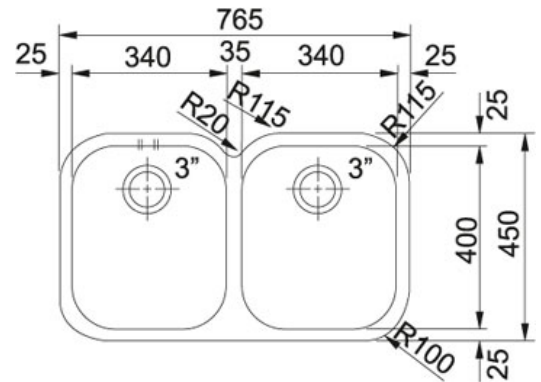

DATA SHEET

FAMILY: Sinks FINISH: Stainless Steel SERIES: UNDERMOUNT MODEL: AMX 120

Product Information

Article number	122.0021.446
Local code	5290650
Cabinet Size	90
Dimensions	715x400
Bowl Size	340 mmx400 mmx190 mm
Cut-Out Size	See template
Remarks	Internal sink dimensions

Features

-  Waste disposal unit optional
-  Drain with pull remote control optional
-  Liquid soap dispenser
-  AISI 304
-  Piletta con comando remoto rotante optional
-  Edge profile undermount optional